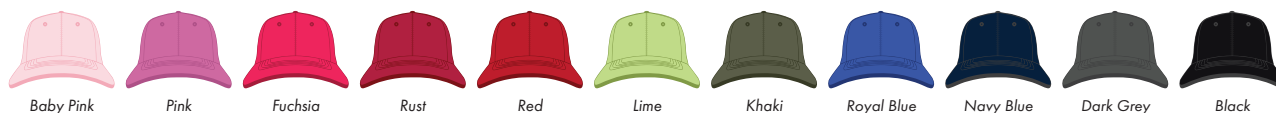

**PANTONE REFERENCE(S)**

The dashed line is to demonstrate print area and will not appear on your printed item

 Full colour printing

ARTWORK SCALE 50%

ARTWORK SCALE 100%  
Max print area 50mm x 50mm  
Actual logo size:

Product Image for visualisation  
- colours may vary

*To proceed, please approve visual via the online system.*

**PLEASE NOTE:**

- All colours including print and product are for visual purposes only and should not be regarded as the actual colour of the product and print.
- Some products may vary from batch to batch and may differ from previous orders.
- The colour and texture of a product can also have an effect on the final print colour.
- By approving this order we accept that you understand these terms.

This item is available in the following colours:

Baby Pink

Pink

Fuchsia

Rust

Red

Lime

Khaki